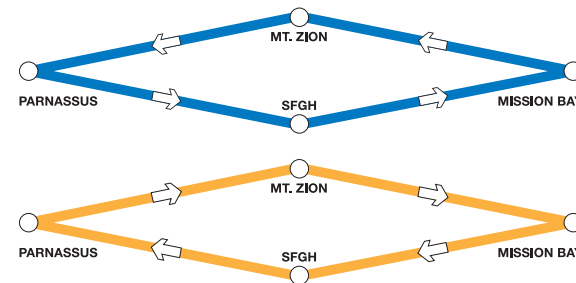

San Francisco General Hospital

(SFGH) 1001 Potrero Avenue

STOP: The clinic lobby entrance.