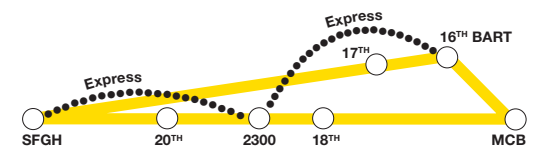

17th Street - Satellite Parking Lot

17th and Shotwell

STOP: 17th and Shotwell Streets.